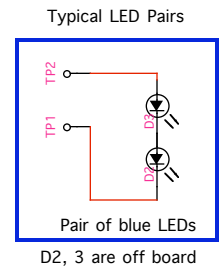

Bluegrid 555 timer  
 9April2005/17April rev.  
 Watrous

One LM555 and one 2N2222  
 and one 2N2905

300k pot Jameco# 43060

R10-14 identical